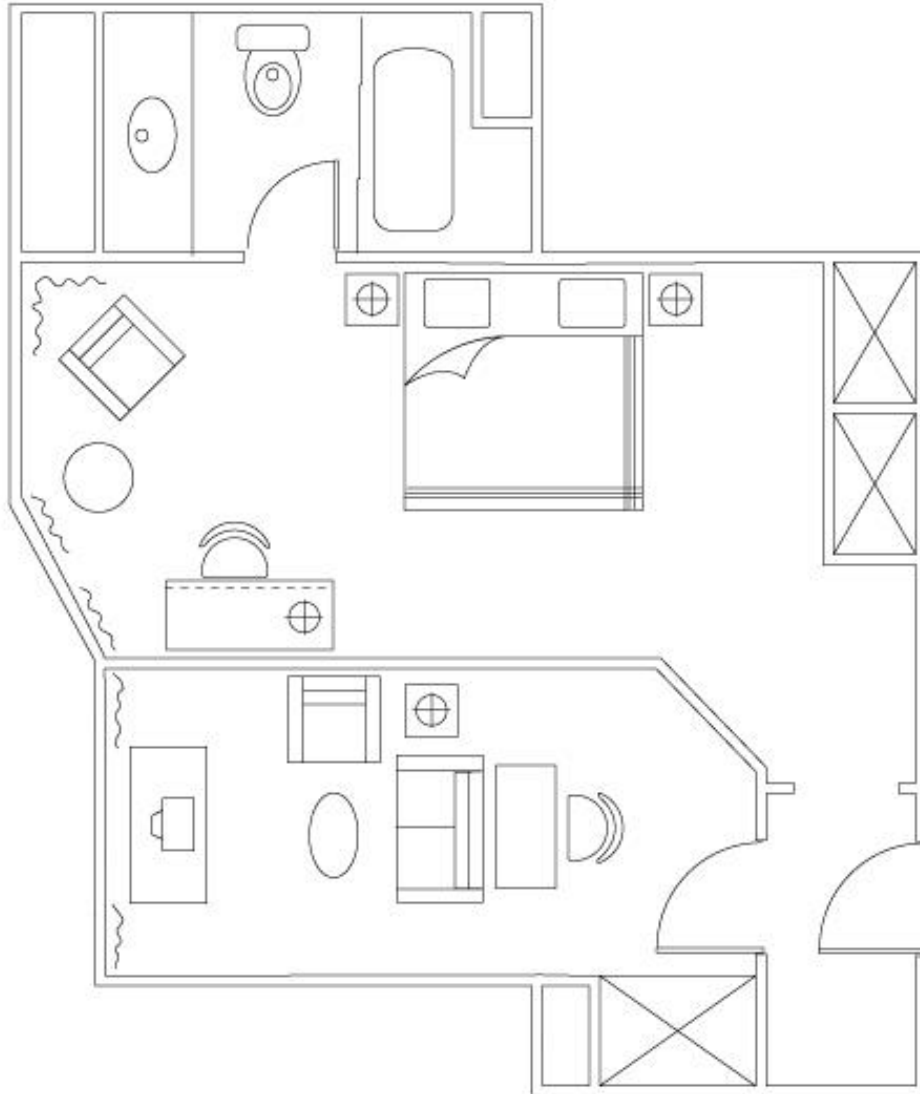

## 1-BEDROOM SUITE WITH LIVING ROOM

### **1-Bedroom suite with living room**

- 10 units • 784 Sq.ft
- Double bedroom with separate attached bathroom and living room. Sleeps 2 adults plus 1 child (*Under 12 years old*)