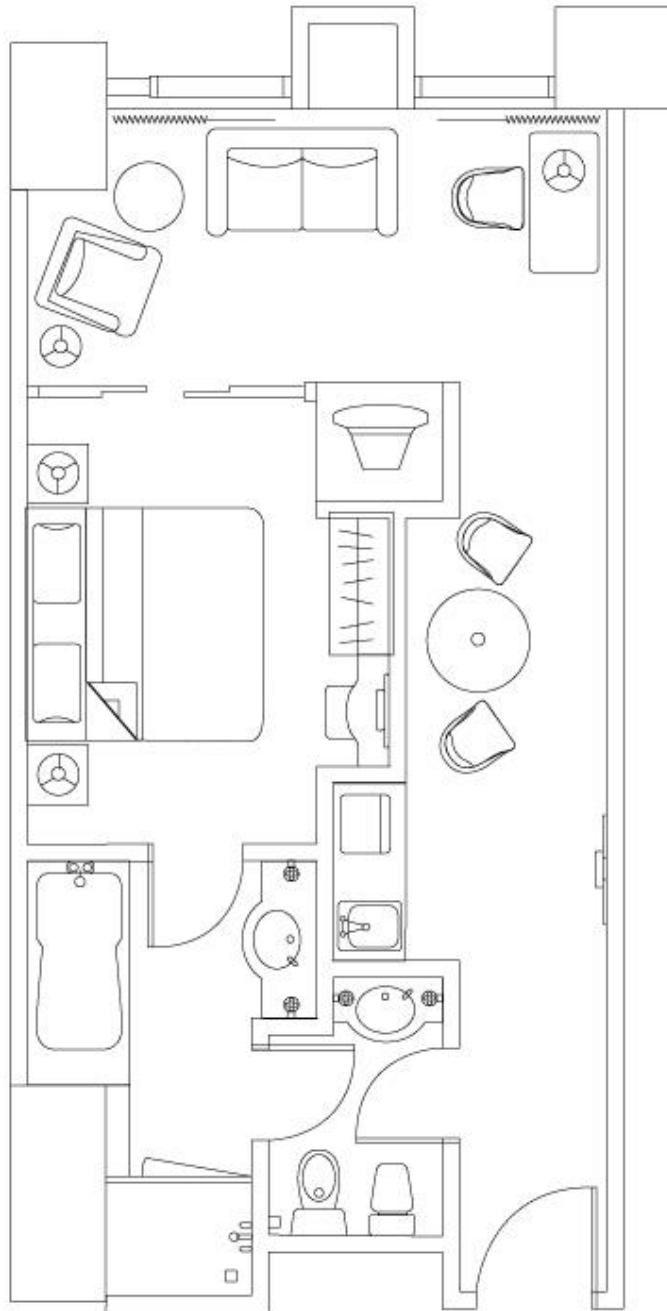

# STUDIO SUITE

## Studio Suite

- 104 units • 51 Sq.m
- It is a one bedroom suite with individually controlled air-conditioning, a living room and dining room, long bath and separated shower area, 29-inch colour television, IDD telephone line, a mini stereo with CD/VCD functions, a mini refrigerator and coffee / tea making facilities.