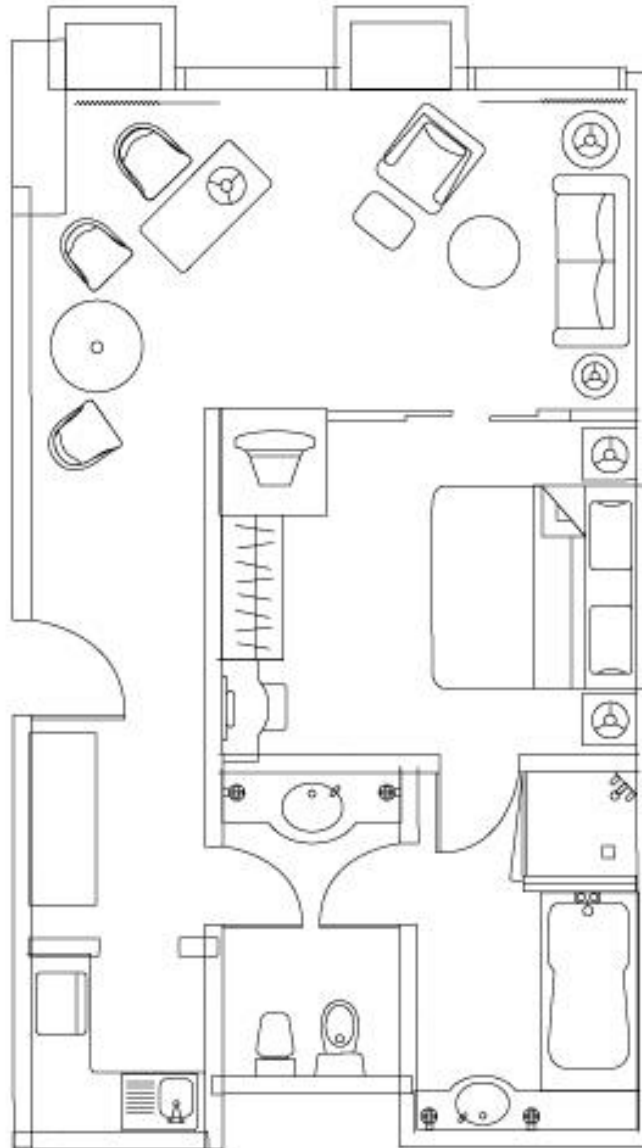

SUPERIOR SUITE

Superior Suite

• 158 units • 56.8 Sq.m5

• It is a one bedroom suite with individually controlled air-conditioning, a living room and dining room, long bath and separated shower area, 29-inch colour television, IDD telephone line, a mini stereo with CD/VCD functions, a mini refrigerator and coffee / tea making facilities.